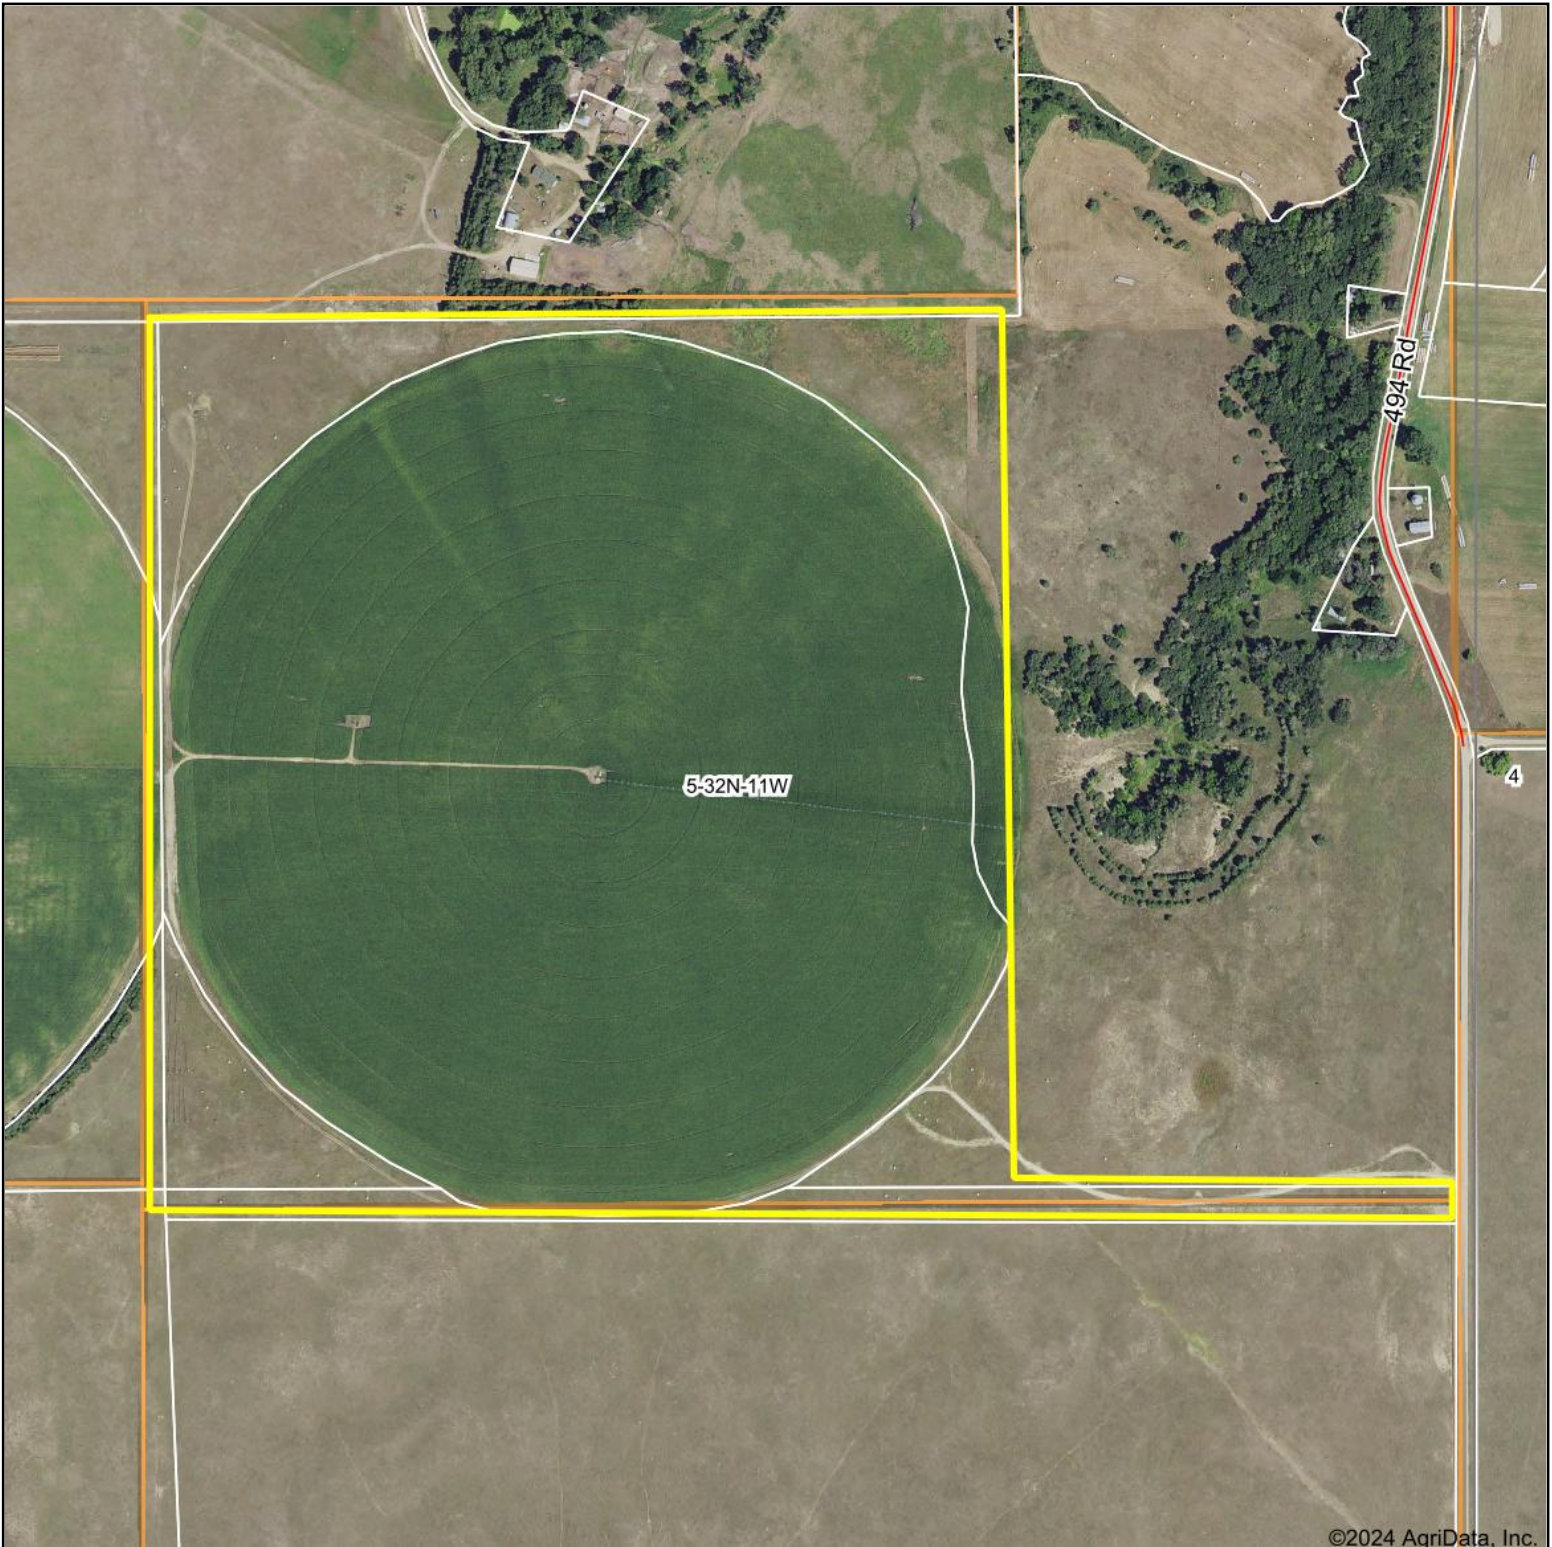

Aerial Map

©2024 AgriData, Inc.

Boundary Center: 42° 46' 35.65, -98° 37' 33.82

5-32N-11W
Holt County
Nebraska

1/3/2024

Maps Provided By:

© AgriData, Inc. 2023 www.AgriDataInc.com

Field borders provided by Farm Service Agency as of 5/21/2008.